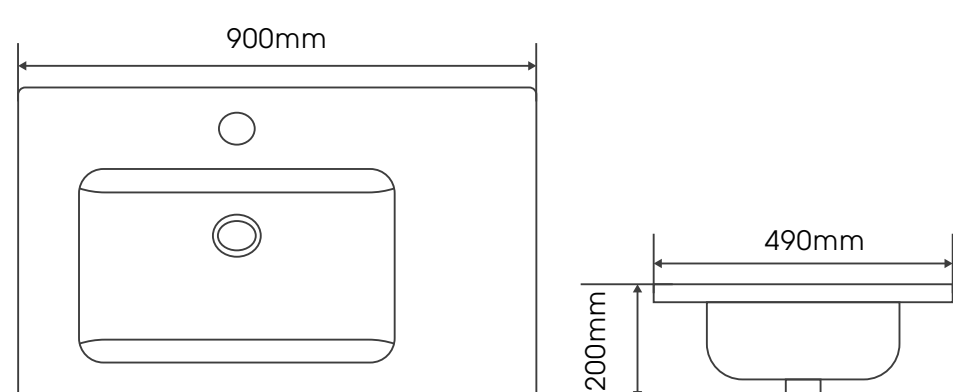

Bashar 900Lmm