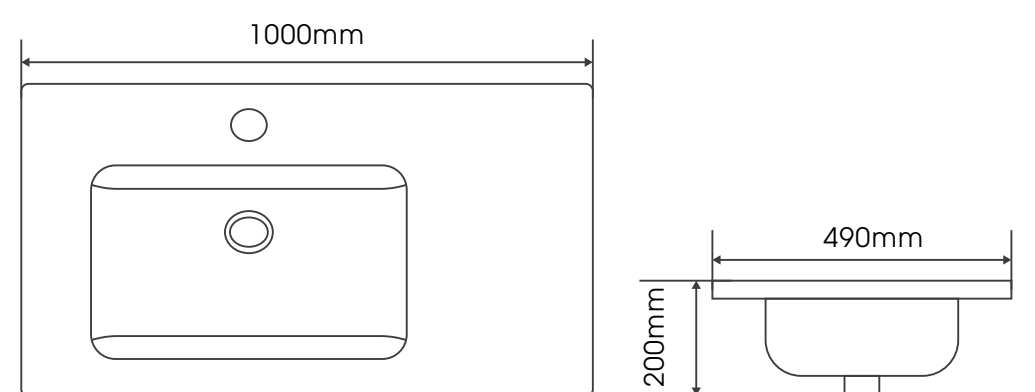

QUEENSWOOD STAR 1000Lmm

型号:9120SL49