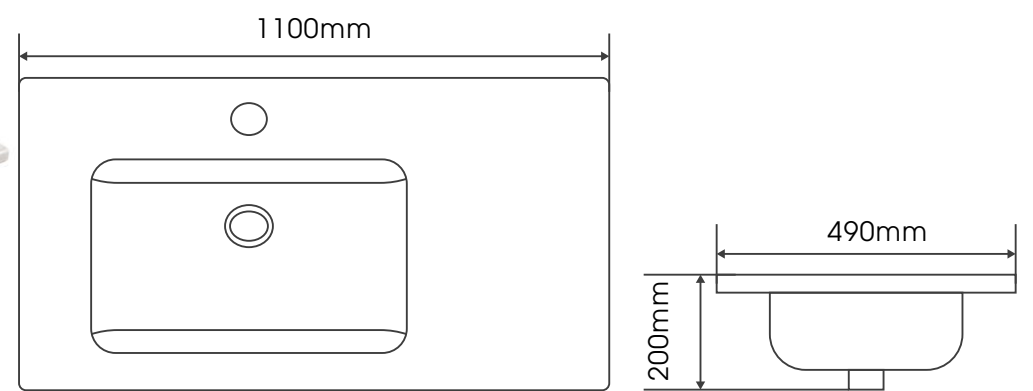

# 那瓦拉系列陶瓷盆

600mm | 700mm | 800mm | 900mm | 1000Lmm | 1100Lmm | 1200mm

型号:9060S49

Navarra 600mm

型号:9070S49

Navarra 700mm

型号:9080S49

Navarra 800mm

型号:9090S49

Navarra 900mm

型号:9100SL49

Navarra 1000Lmm

型号:9110SL49

Navarra 1100Lmm

型号:9120S49

Navarra 1200mm