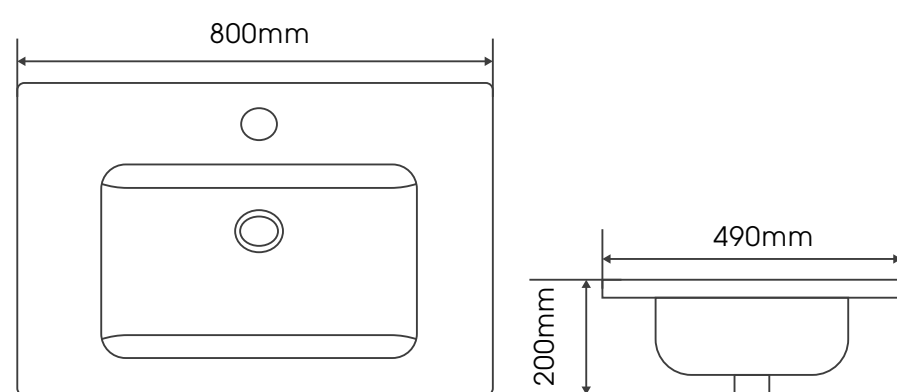

# B A 芭莎系列陶瓷盆 E S

600mm | 700mm | 800mm | 900Lmm | 1000Lmm | 1200Lmm

型号:9060S49

Bashar 600mm

型号:9070S49

Bashar 700mm

型号:9080S49

Bashar 800mm