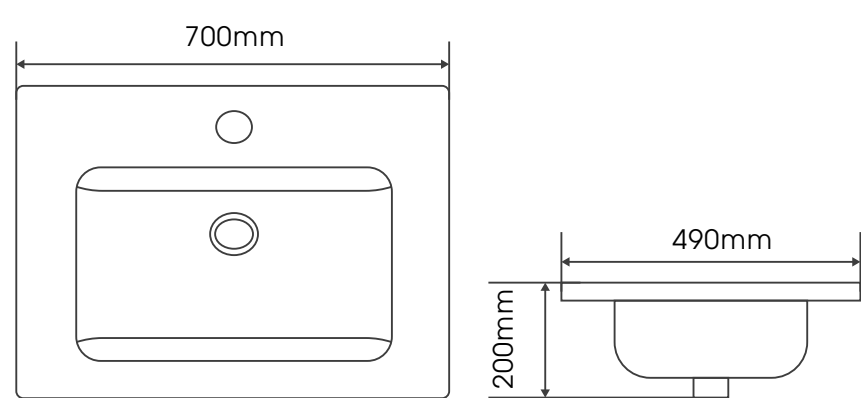

# B A 芭莎系列陶瓷盆 E S

600mm | 700mm | 800mm | 900Lmm | 1000Lmm | 1200Lmm

型号:9060S49

Bashar 600mm

型号:9070S49

Bashar 700mm

型号:9080S49

Bashar 800mm