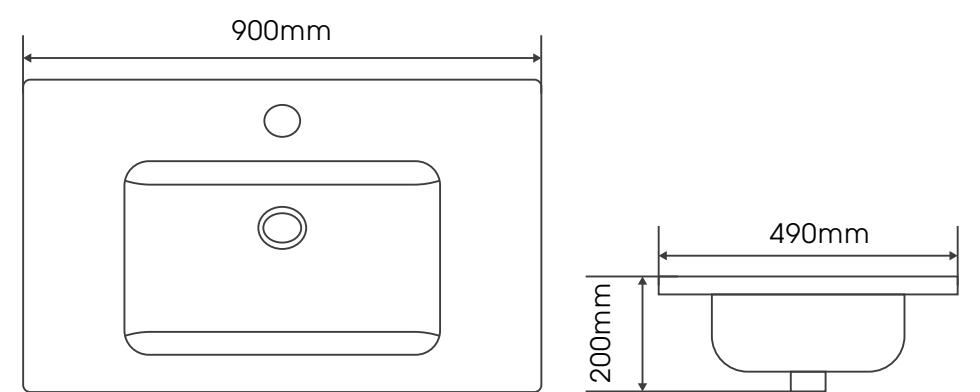

QUEENSWOOD STAR 900mm

型号:9100SL49