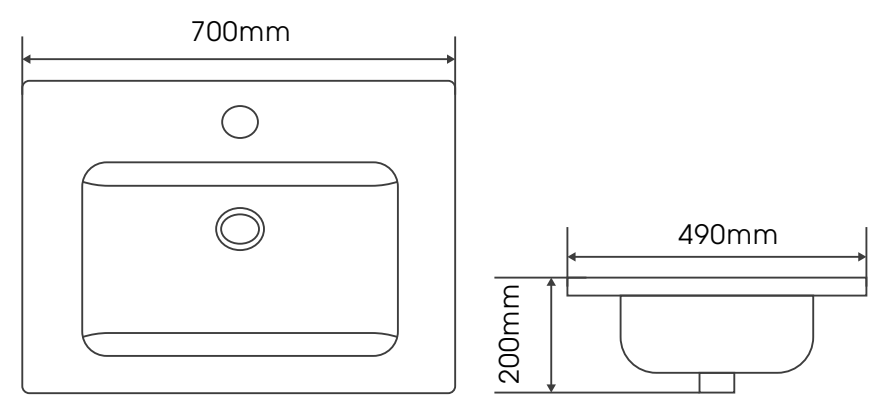

QUEENSWOOD STAR 700mm

型号:9080S49