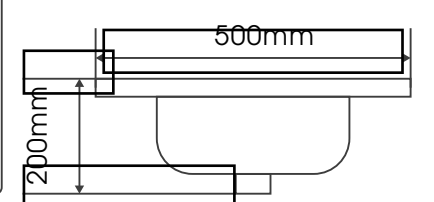

# A R 芳菲系列陶瓷盆 I E S

800mm | 900mm | 1000mm | 1200mm

型号:3080C

Aroma 800mm

型号:3090C

Aroma 900mm

型号:3100C

Aroma 1000mm