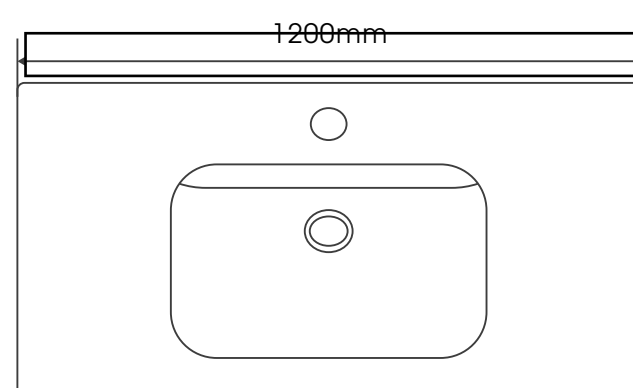

Aroma 1200mm