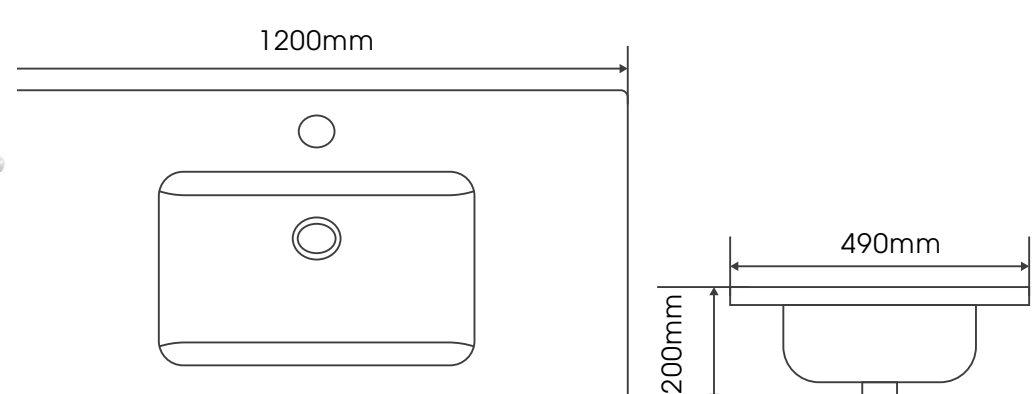

# 那瓦拉系列陶瓷盆

600mm | 700mm | 800mm | 900mm | 1000Lmm | 1100Lmm | 1200mm

型号:9060S49

Navarra 600mm

型号:9070S49

Navarra 700mm

型号:9080S49

Navarra 800mm

型号:9090S49

Navarra 900mm

型号:9100SL49

Navarra 1000Lmm

型号:9110SL49

Navarra 1100Lmm

型号:9120S49

Navarra 1200mm