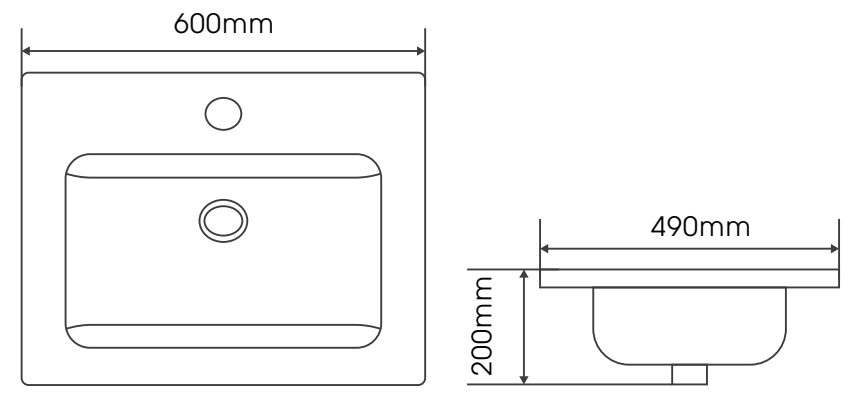

QUEENSWOOD STAR 600mm

型号:9070S49