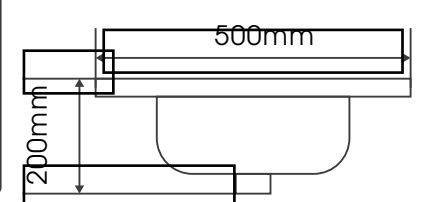

Aroma 1200mm