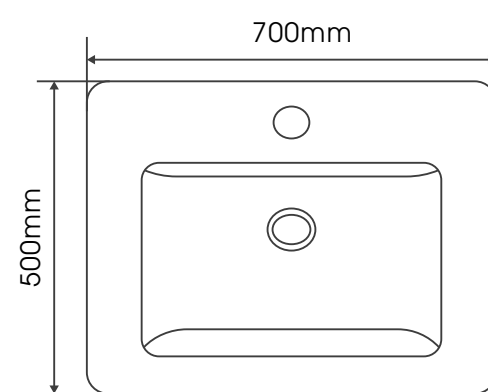

KELLAND 700mm