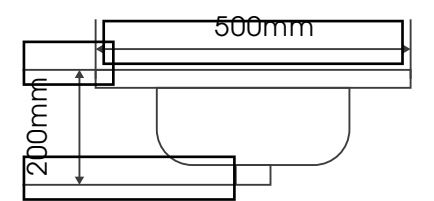

# A R 芳菲系列陶瓷盆 I E S

800mm | 900mm | 1000mm | 1200mm

型号:3080C

Aroma 800mm

型号:3090C

Aroma 900mm

型号:3100C

Aroma 1000mm