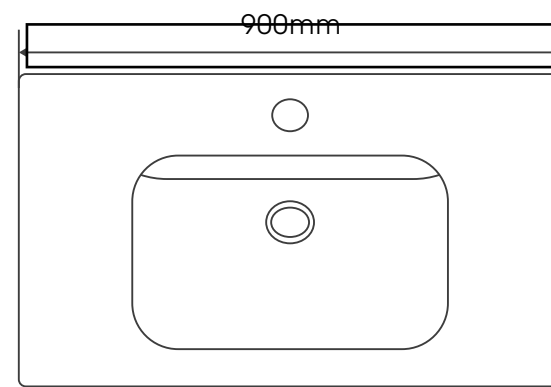

# A R 芳菲系列陶瓷盆 I E S

800mm | 900mm | 1000mm | 1200mm

型号:3080C

Aroma 800mm

型号:3090C

Aroma 900mm

型号:3100C

Aroma 1000mm