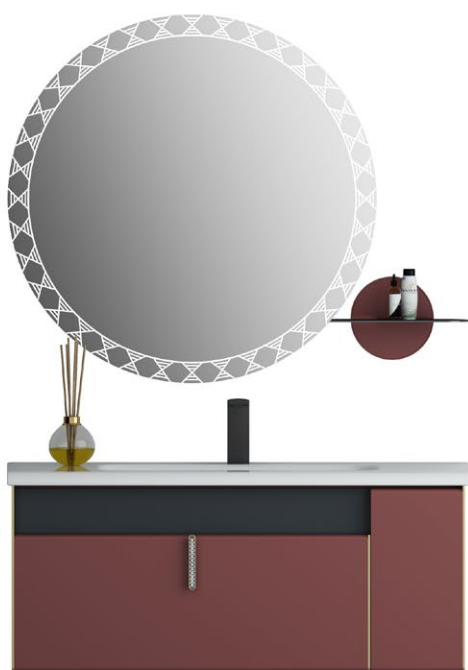

# A R 芳菲系列陶瓷盆 I E S

800mm | 900mm | 1000mm | 1200mm

型号:3080C

Aroma 800mm

型号:3090C

Aroma 900mm

型号:3100C

Aroma 1000mm