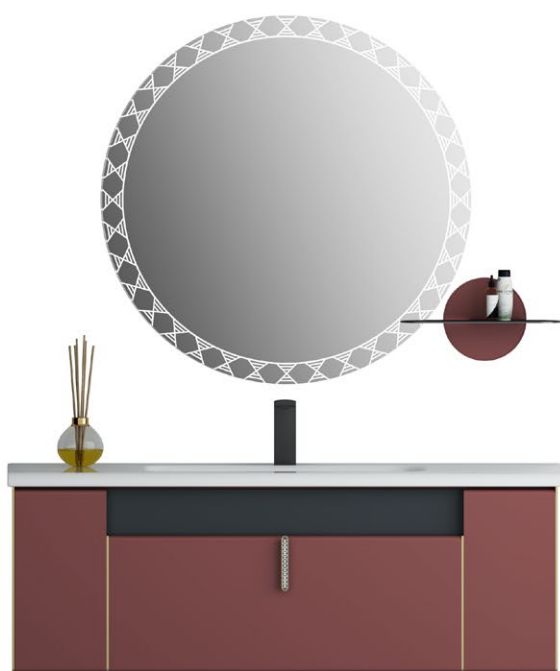

# A R 芳菲系列陶瓷盆 I E S

800mm | 900mm | 1000mm | 1200mm

型号:3080C

Aroma 800mm

型号:3090C

Aroma 900mm

型号:3100C

Aroma 1000mm