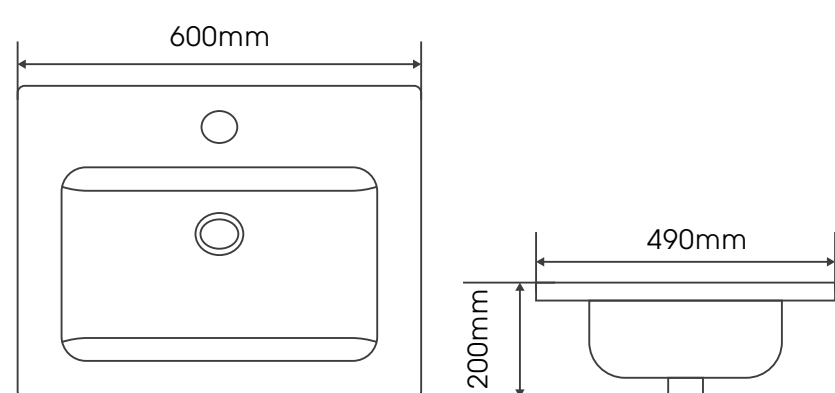

# B A 芭莎系列陶瓷盆 E S

600mm | 700mm | 800mm | 900Lmm | 1000Lmm | 1200Lmm

型号:9060S49

Bashar 600mm

型号:9070S49

Bashar 700mm

型号:9080S49

Bashar 800mm