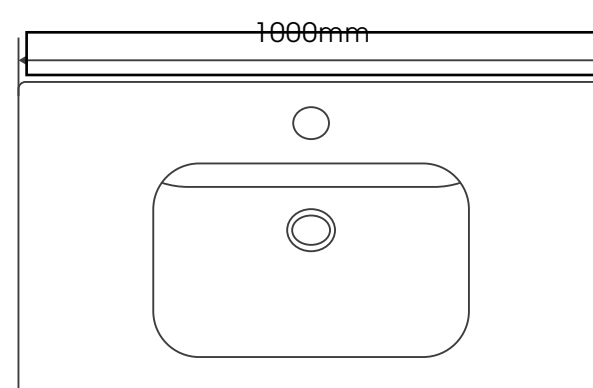

# A R 芳菲系列陶瓷盆 I E S

800mm | 900mm | 1000mm | 1200mm

型号:3080C

Aroma 800mm

型号:3090C

Aroma 900mm

型号:3100C

Aroma 1000mm