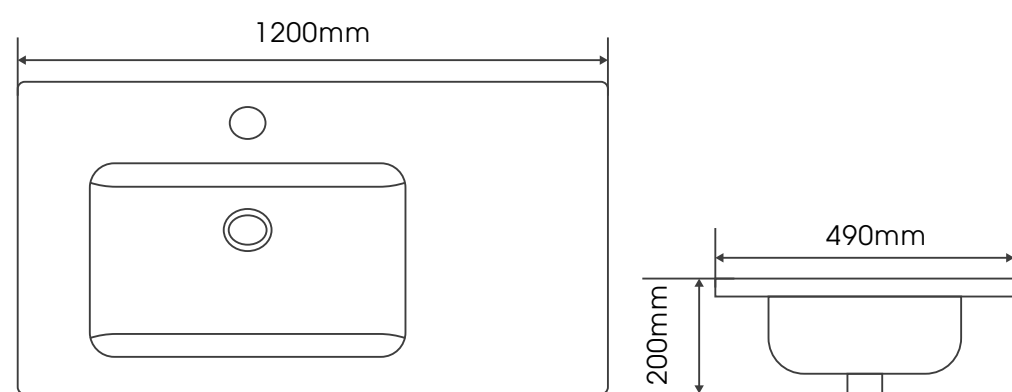

# B A 芭莎系列陶瓷盆 E S

600mm | 700mm | 800mm | 900Lmm | 1000Lmm | 1200Lmm

型号:9060S49

Bashar 600mm

型号:9070S49

Bashar 700mm

型号:9080S49

Bashar 800mm

型号:9090SL49

Bashar 900Lmm

型号:9100SL49

Bashar 1000Lmm

型号:9120SL49

Bashar 1200Lmm