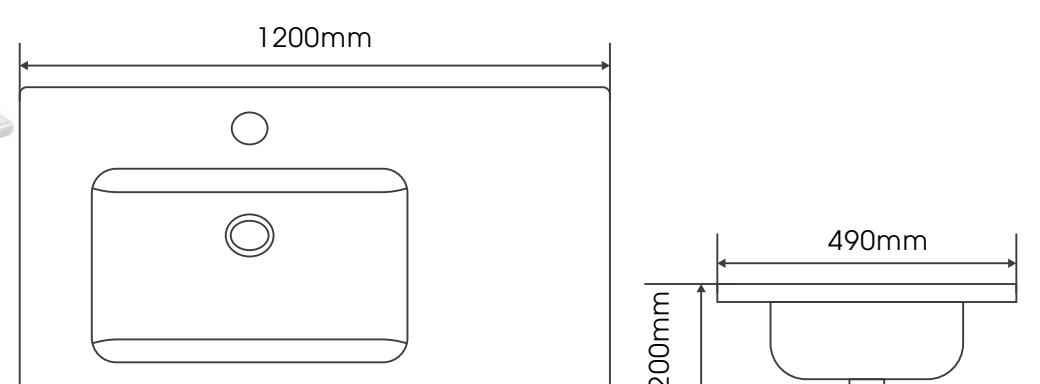

QUEENSWOOD STAR 1200Lmm