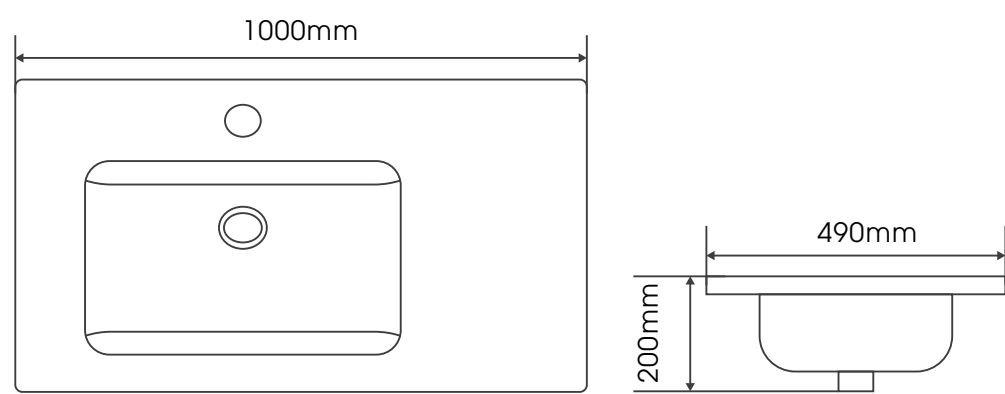

Bashar 1000Lmm