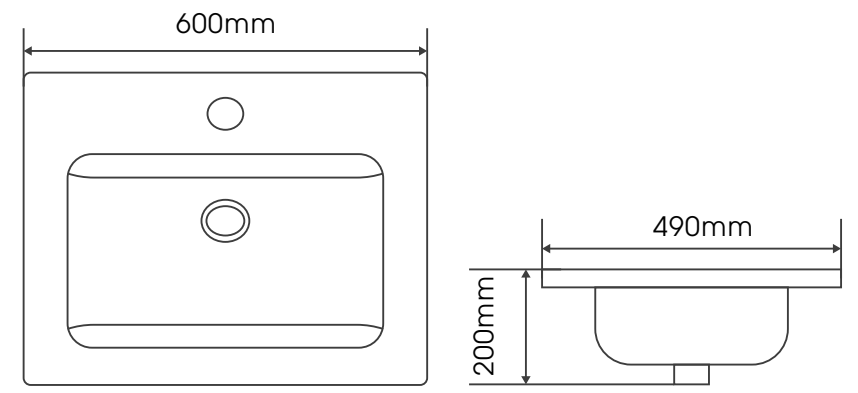

# A R 芳菲系列陶瓷盆 I E S

800mm | 900mm | 1000mm | 1200mm

型号:3080C

Aroma 800mm

型号:3090C

Aroma 900mm

型号:3100C

Aroma 1000mm

# 那瓦拉系列陶瓷盆

600mm | 700mm | 800mm | 900mm | 1000Lmm | 1100Lmm | 1200mm

型号:9060S49

Navarra 600mm

型号:9070S49

Navarra 700mm

型号:9080S49

Navarra 800mm