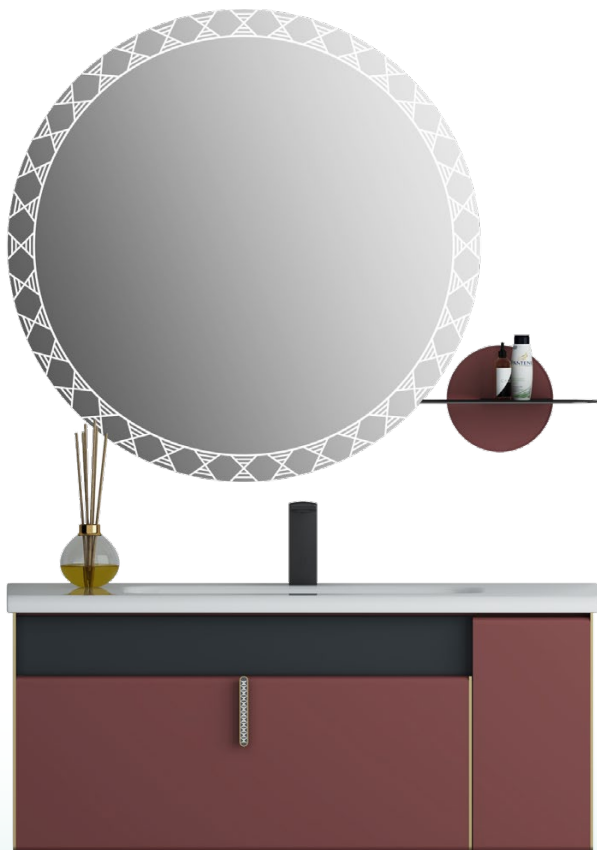

COLOR

钻石灰岩板
Diamond Grey

雾岩灰
Misty Grey

AROMA C series ARM-1000C

MODEL	ITEM	ITEM NO.	SIZE
ARM-1000C	Main cabinet	ARM-1000C-RJR	990*545*410mm
	Ceramic basin	QW033-3100C	1000*550*200mm
	LED Mirror	ARM-800J	800*800*35mm
	Side Shelf	ARM-MH351418-RJR	350*180*140mm