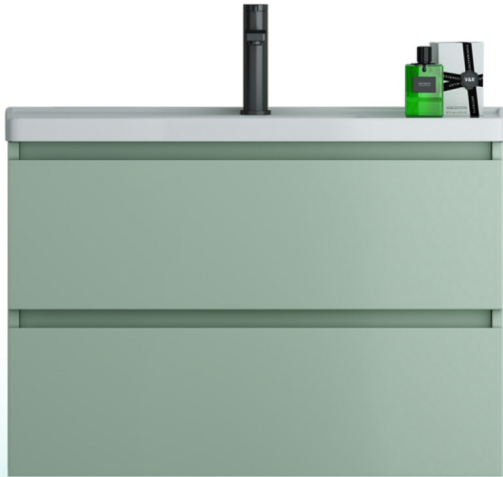

QUEENSWOOD
昆斯伍德

✦ Design for young
为年轻而设计

巴黎春天系列

PARIS SPRING series PS-800

Model	Item	Item No.	Size
PS-800	Main cabinet	PS794955-CG	790X490X550mm
	Ceramic basin	5080-XC	800X490X210mm
	Led Mirror Box	MC801668-CG	800x160X680mm

Can be customized

Recommend index ★★★★★

颜色 color