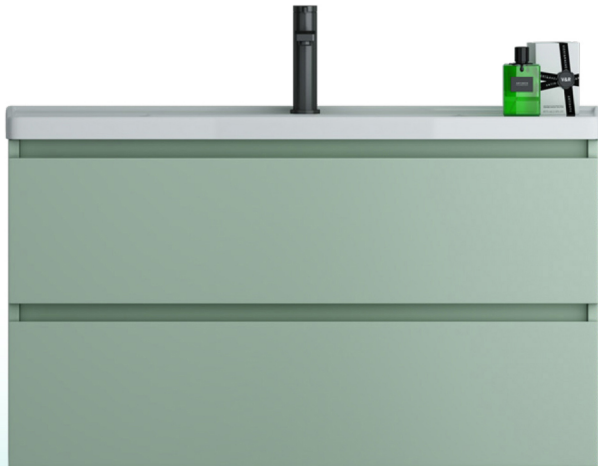

巴黎春天系列

PARIS SPRING series PS-1000

Model	Item	Item No.	Size
PS-1000	Main cabinet	PS994955-CG	90X490X550mm
	Ceramic basin	5100-XC	1000X490X210mm
	Led Mirror Box	MC101668-CG	1000X160X680mm

Can be customized

Recommend index ★★★★★

颜色 color