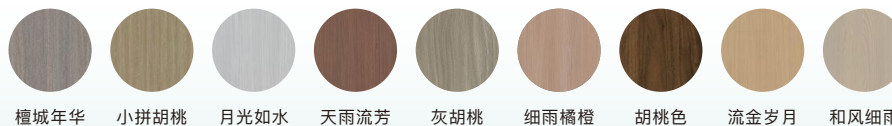

COLOR

肤感白PET
PET MATT WHITE

BASHAR C series BS-1000C

Model	ITEM	ITEM NO.	SIZE
BS-1000C	Main cabinet	BS1000C-DGMP	990*490*450mm
	Ceramic basin	QW033-9100SL49-A	1000*490*200mm
	LED Mirror	BS-800J	800*800*35mm
	Side shelf	FLW-MS227607R	220*760*70mm

COLOR

檀城年华

小拼胡桃

月光如水

天雨流芳

灰胡桃

细雨橘橙

胡桃色