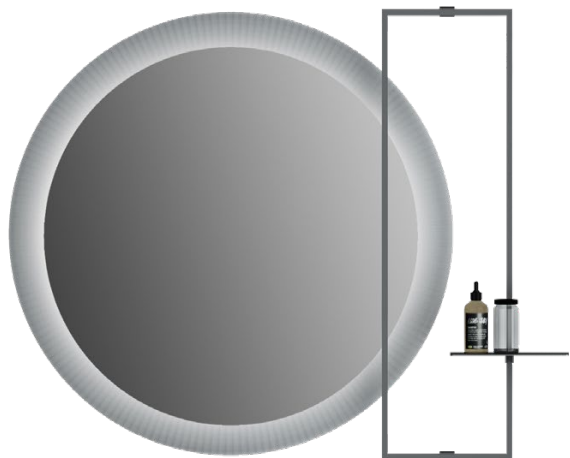

QUEENSWOOD PRO STAR series QWS-1000C

Model	Item	Item No.	Size
QWS-1000C	Main cabinet	QWS1000C-AIG	990*490*350mm
	Ceramic basin	QW033-9100S49-A	1000*490*200mm
	LED mirror	QWS-MY006-800	800*800*35mm
	Side shelf	FLW-MS227607R	220*760*70mm

COLOR

神秘灰PET
Airy Grey