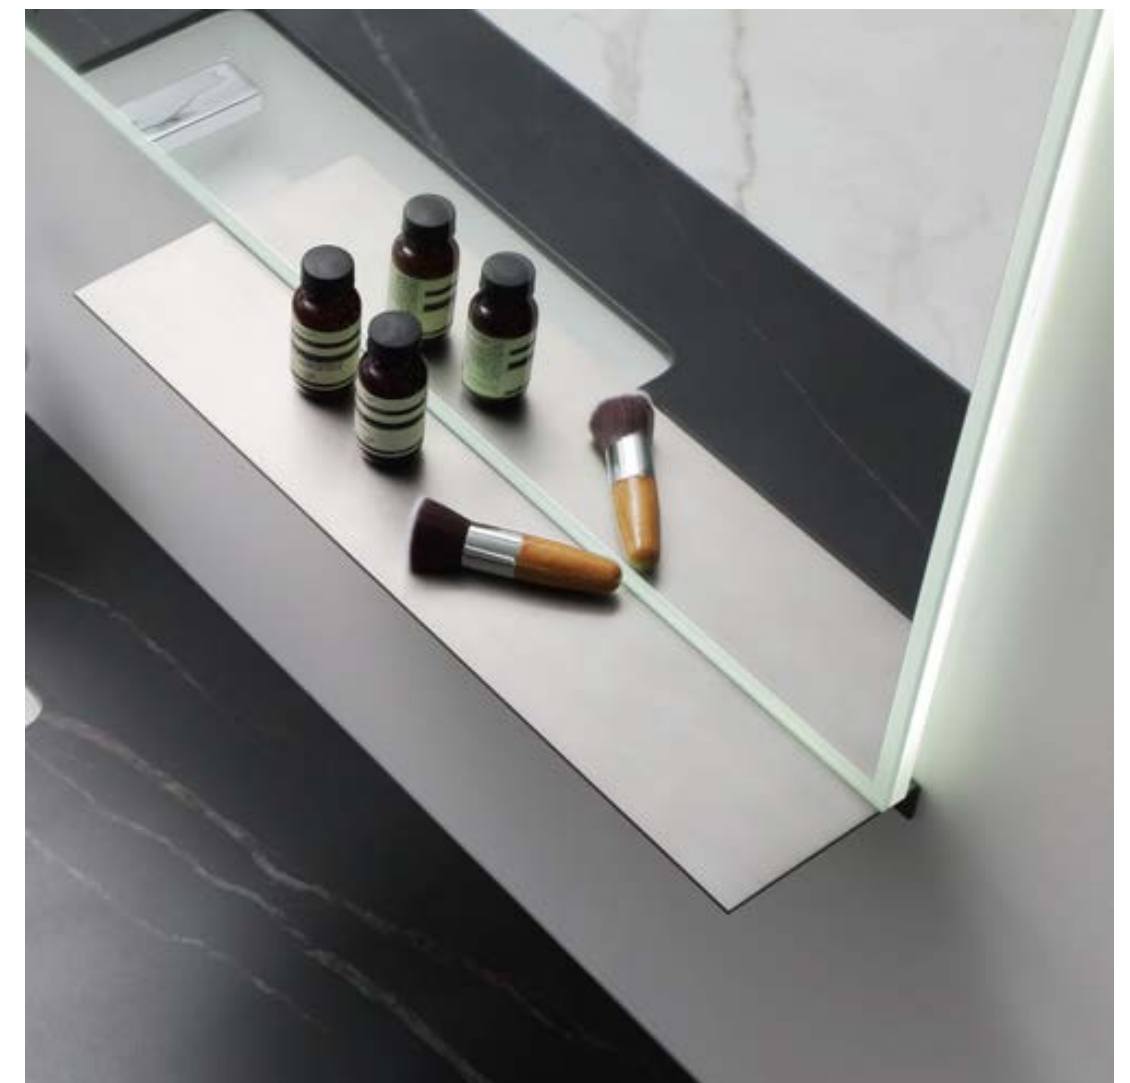

INTEGRATED MOLDING

Aurora Series bathroom cabinets, using a variety of forms and means to create a comfortable and pleasing to the eye, unique artistic wood charm and technical strength of the bathroom cabinet new works. The designer integrates the material decoration of modern art, through the simple appearance design and various convenient use functions, just like the polar light across the sky, the circuitous life course, finally ushered in the surprising, warm nascent sunshine, so that the dull atmosphere of the space will be swept away.

极光系列浴室柜，运用多种形式和手段创造出使人赏心悦目独具艺术魅力的浴室柜新作品。设计师融入了现代艺术的材料装饰，通过简洁的外观设计和各种方便的使用功能，犹如极地的光线划破天际，迂回百转的生活历程，最终迎来了令人惊讶，温暖的初生阳光，让空间的沉闷气息一扫而空。