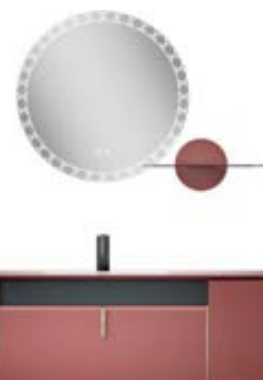

**MIRROR / 镜子**

Model 型号: ARM-650J  
Material 材质: Led Mirror  
Size 尺寸: 650\*650\*35mm

**MIRROR HOLD / 镜托板**

Model 型号: ARM-MH351418-MGY  
Material 材质: Aluminium+plywood  
Size 尺寸: 350\*180\*140mm