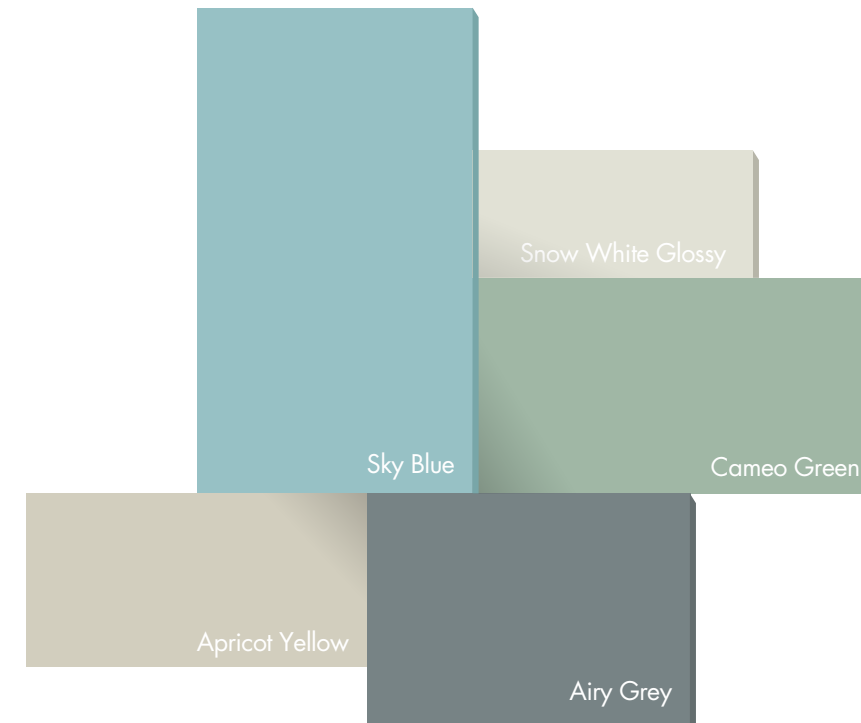

KANO-600

CABINET / 主柜

Model 型号: KN600-CG
Material 材质: E1 Grade Plywood
Size 尺寸: 580*485*580mm

BASIN / 盆

Model 型号: QW033-9060E-49
Material 材质: Ceramic washbasin
Size 尺寸: 600*490*200mm

MIRROR / 镜子

Model 型号: BNS5580
Material 材质: Led Mirror
Size 尺寸: 550*800*30mm