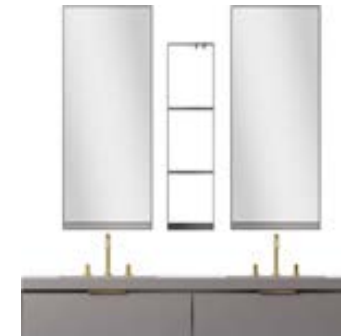

**MIRROR / 镜子**

Model 型号: QWS-800J  
Material 材质: LED mirror  
Size 尺寸: 800\*800\*35mm

**MIRROR SHELF / 置物架**

Model 型号: STN-600SC  
Material 材质: Aluminium holder  
Size 尺寸: 250\*175\*600mm