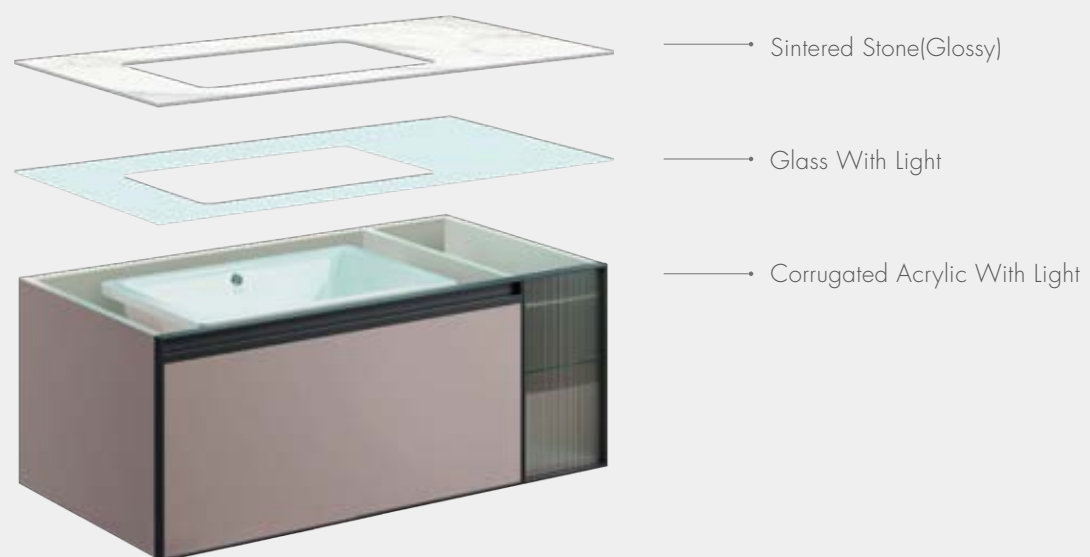

## BEAUTIFUL CLASSICS

The simple and hard lines perfectly combine the mirror and the shelf. When the simple style collides with the geometry, the unique visual effect of Cansheng will give people a reassuring and comfortable feeling, and all the details are elegant and extreme.