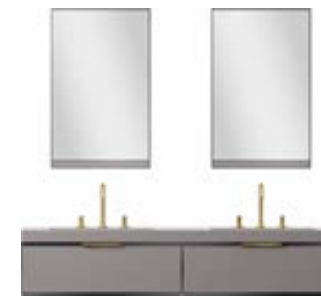

SAITNA STN-1600

CABINET / 主柜

Model 型号: STN-1600-MGY
Material 材质: E1 Grade Plywood
Size 尺寸: 1590*485*580mm

COUNTERTOP / 台面 (含盆)

Model 型号: STN-1600-WFTM-DGY
Material 材质: Sintered stone+seamless underbasin
Size 尺寸: 1600*560*200mm

MIRROR / 镜子

Model 型号: STN-5080J *2
Material 材质: Mirror
Size 尺寸: 500*800*40mm